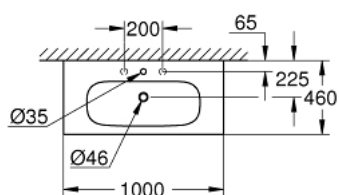

39 585 00H EURO CERAMIC ΝΙΠΤΗΡΑΣ ΠΆΓΚΟΥ 100CM

ΠΕΡΙΓΡΑΦΗ ΠΡΟΪΟΝΤΟΣ

- Χρώμα: alpine white
- wall hung
- 1 hole punched, 2 holes pre-punched
- with overflow
- 1000 x 460 mm
- suitable for vanity units
- sanitary ware
- GROHE HyperClean anti-bacterial glazing
- GROHE AquaCeramic antistick coating