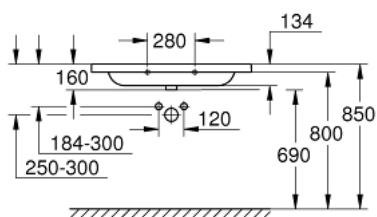

39 585 00H EURO CERAMIC ΝΙΠΤΗΡΑΣ ΠΆΓΚΟΥ 100CM

ΠΕΡΙΓΡΑΦΗ ΠΡΟΪΟΝΤΟΣ

- Χρώμα: alpine white
- wall hung
- 1 hole punched, 2 holes pre-punched
- with overflow
- 1000 x 460 mm
- suitable for vanity units
- sanitary ware
- GROHE HyperClean anti-bacterial glazing
- GROHE AquaCeramic antistick coating