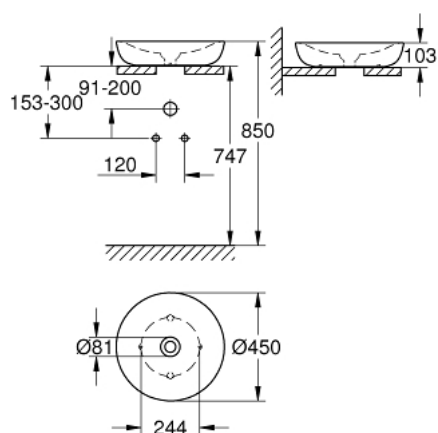

39 609 00H **ESSENCE <PRE>ΛΕΚΑΝΗ ΣΚΑΦΩΝ 45</PRE>**

**ΠΕΡΙΓΡΑΦΗ ΠΡΟΪΟΝΤΟΣ**

- Χρώμα: alpine white
- without overflow
- 450 x 450 mm
- including fixation set
- including ceramic waste, removable cover
- non-closable
- sanitary ware
- GROHE HyperClean anti-bacterial glazing
- GROHE AquaCeramic antistick coating