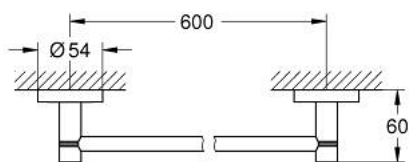

40 366 AL1 ESSENTIALS ΠΕΤΣΕΤΟΘΗΚΗ

ΠΕΡΙΓΡΑΦΗ ΠΡΟΪΟΝΤΟΣ

- Χρώμα: brushed hard graphite
- material: metal
- 654 mm (functional length 600 mm)
- concealed fastening
- Φινίρισμα GROHE LongLife
- suitable for screwing (including screws and dowels) or gluing (glue 40 915 000 sold separately)
- holding force: max. 10 kg
- the specified holding capacity is valid for static (slowly applied) load and intended use only