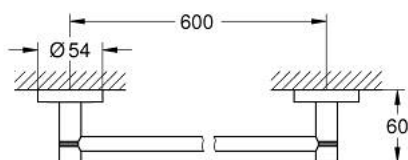

### ΠΕΡΙΓΡΑΦΗ ΠΡΟΪΟΝΤΟΣ

- Χρώμα: polished nickel
- material: metal
- 654 mm (functional length 600 mm)
- concealed fastening
- Φινίρισμα GROHE LongLife
- suitable for screwing (including screws and dowels) or gluing (glue 40 915 000 sold separately)
- holding force: max. 10 kg
- the specified holding capacity is valid for static (slowly applied) load and intended use only