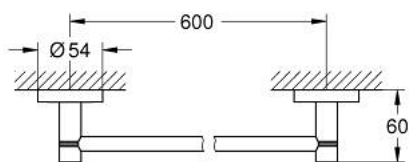

40 366 DA1 ESSENTIALS ΠΕΤΣΕΤΟΪΗΚΗ

ΠΕΡΙΓΡΑΦΗ ΠΡΟΪΟΝΤΟΣ

- Χρώμα: warm sunset
- material: metal
- 654 mm (functional length 600 mm)
- concealed fastening
- Φινίρισμα GROHE LongLife
- suitable for screwing (including screws and dowels) or gluing (glue 40 915 000 sold separately)
- holding force: max. 10 kg
- the specified holding capacity is valid for static (slowly applied) load and intended use only