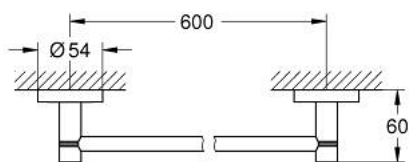

40 366 DL1 ESSENTIALS ΠΕΤΣΕΤΟΘΗΚΗ

ΠΕΡΙΓΡΑΦΗ ΠΡΟΪΟΝΤΟΣ

- Χρώμα: brushed warm sunset
- material: metal
- 654 mm (functional length 600 mm)
- concealed fastening
- Φινίρισμα GROHE LongLife
- suitable for screwing (including screws and dowels) or gluing (glue 40 915 000 sold separately)
- holding force: max. 10 kg
- the specified holding capacity is valid for static (slowly applied) load and intended use only