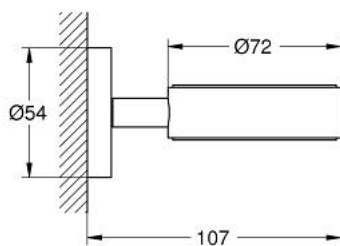

40 369 A01 ESSENTIALS ΣΤΗΡΙΓΜΑ

ΠΕΡΙΓΡΑΦΗ ΠΡΟΪΟΝΤΟΣ

- Χρώμα: hard graphite
- material: metal
- for crystal glass (40 372 001)
- soap dish (40 368 001) or soap dispenser (40 394 001)
- concealed fastening
- Φινίρισμα GROHE LongLife
- suitable for screwing (including screws and dowels) or gluing (glue 40 915 000 sold separately)
- holding force: max. 5 kg
- the specified holding capacity is valid for static (slowly applied) load and intended use only