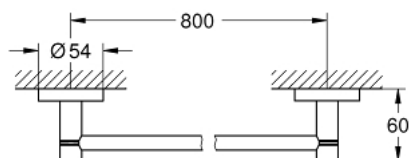

40 386 001 ESSENTIALS ΠΕΤΣΕΤΟΘΗΚΗ

ΠΕΡΙΓΡΑΦΗ ΠΡΟΪΟΝΤΟΣ

- Χρώμα: chrome
- material: metal
- 854 mm (functional length 800 mm)
- concealed fastening
- Φινίρισμα GROHE LongLife
- suitable for screwing (including screws and dowels) or gluing (glue 40 915 000 sold separately - 2 x needed)
- holding force: max. 10 kg
- the specified holding capacity is valid for static (slowly applied) load and intended use only