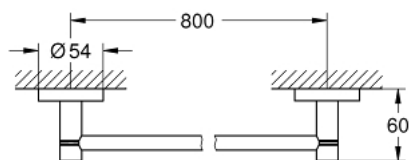

### ΠΕΡΙΓΡΑΦΗ ΠΡΟΪΟΝΤΟΣ

- Χρώμα: polished nickel
- material: metal
- 854 mm (functional length 800 mm)
- concealed fastening
- Φινίρισμα GROHE LongLife
- suitable for screwing (including screws and dowels) or gluing (glue 40 915 000 sold separately)
- holding force: max. 10 kg
- the specified holding capacity is valid for static (slowly applied) load and intended use only