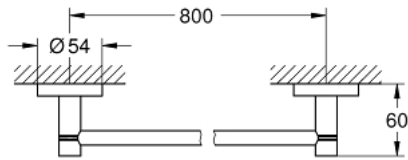

### ΠΕΡΙΓΡΑΦΗ ΠΡΟΪΟΝΤΟΣ

- Χρώμα: warm sunset
- material: metal
- 854 mm (functional length 800 mm)
- concealed fastening
- Φινίρισμα GROHE LongLife
- suitable for screwing (including screws and dowels) or gluing (glue 40 915 000 sold separately - 2 x needed)
- holding force: max. 10 kg
- the specified holding capacity is valid for static (slowly applied) load and intended use only