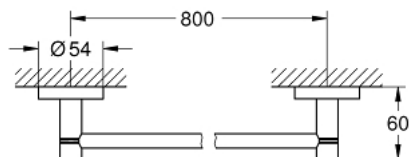

### ΠΕΡΙΓΡΑΦΗ ΠΡΟΪΟΝΤΟΣ

- Χρώμα: brushed warm sunset
- material: metal
- 854 mm (functional length 800 mm)
- concealed fastening
- Φινίρισμα GROHE LongLife
- suitable for screwing (including screws and dowels) or gluing (glue 40 915 000 sold separately - 2 x needed)
- holding force: max. 10 kg
- the specified holding capacity is valid for static (slowly applied) load and intended use only