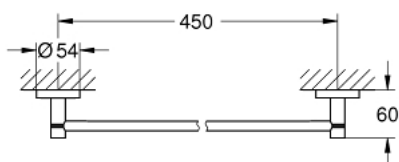

40 688 GL1 ESSENTIALS ΠΕΤΣΕΤΟΘΗΚΗ

ΠΕΡΙΓΡΑΦΗ ΠΡΟΪΟΝΤΟΣ

- Χρώμα: cool sunrise
- material: metal
- 504 mm (functional length 450 mm)
- concealed fastening
- Φινίρισμα GROHE LongLife
- suitable for screwing (including screws and dowels) or gluing (glue 40 915 000 sold separately)
- holding force: max. 10 kg
- the specified holding capacity is valid for static (slowly applied) load and intended use only