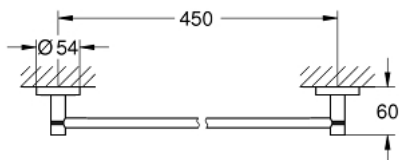

### ΠΕΡΙΓΡΑΦΗ ΠΡΟΪΟΝΤΟΣ

- Χρώμα: brushed cool sunrise
- material: metal
- 504 mm (functional length 450 mm)
- concealed fastening
- Φινίρισμα GROHE LongLife
- suitable for screwing (including screws and dowels) or gluing (glue 40 915 000 sold separately)
- holding force: max. 10 kg
- the specified holding capacity is valid for static (slowly applied) load and intended use only