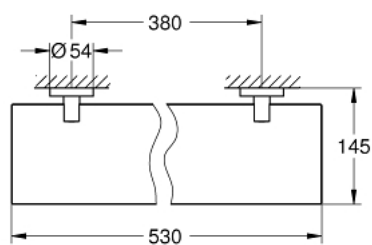

40 799 001 ESSENTIALS ΓΥΑΛΙΝΟ ΡΆΦΙ

ΠΕΡΙΓΡΑΦΗ ΠΡΟΪΟΝΤΟΣ

- Χρώμα: chrome
- material: glass / metal
- 530 mm (functional length 380 mm)
- concealed fastening
- Φινίρισμα GROHE LongLife
- suitable for screwing (including screws and dowels) or gluing (glue 40 915 000 sold separately - 2 x needed)
- holding force: max. 5 kg
- the specified holding capacity is valid for static (slowly applied) load and intended use only