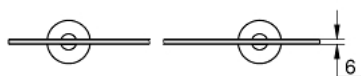

40 799 001 ESSENTIALS ΓΥΑΛΙΝΟ ΡΆΦΙ

ΠΕΡΙΓΡΑΦΗ ΠΡΟΪΟΝΤΟΣ

- Χρώμα: chrome
- material: glass / metal
- 530 mm (functional length 380 mm)
- concealed fastening
- Φινίρισμα GROHE LongLife
- suitable for screwing (including screws and dowels) or gluing (glue 40 915 000 sold separately - 2 x needed)
- holding force: max. 5 kg
- the specified holding capacity is valid for static (slowly applied) load and intended use only