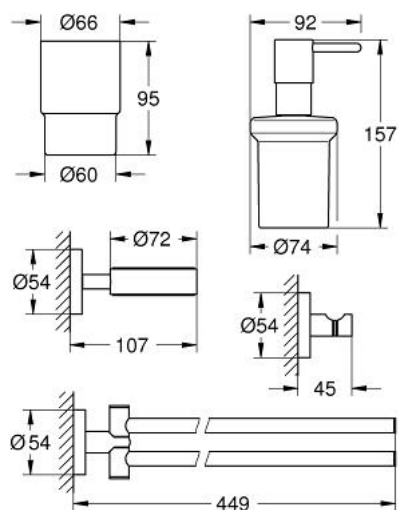

40 846 001 ESSENTIALS ΣΕΤ ΑΞΕΣΟΥΑΡ 4 ΣΕ 1

ΠΕΡΙΓΡΑΦΗ ΠΡΟΪΟΝΤΟΣ

- Χρώμα: chrome
- material: metal
- αποτελούμενο από :
 - soap dispenser with holder (40 448 001)
 - crystal glass with holder (40 447 001)
 - double towel bar (40 371 001), suitable for screwing only (including screws and dowels)
 - robe hook (40 364 001)
 - concealed fastening
- Φινίρισμα GROHE LongLife
- suitable for screwing (including screws and dowels) or gluing (glue 40 915 000 sold separately)